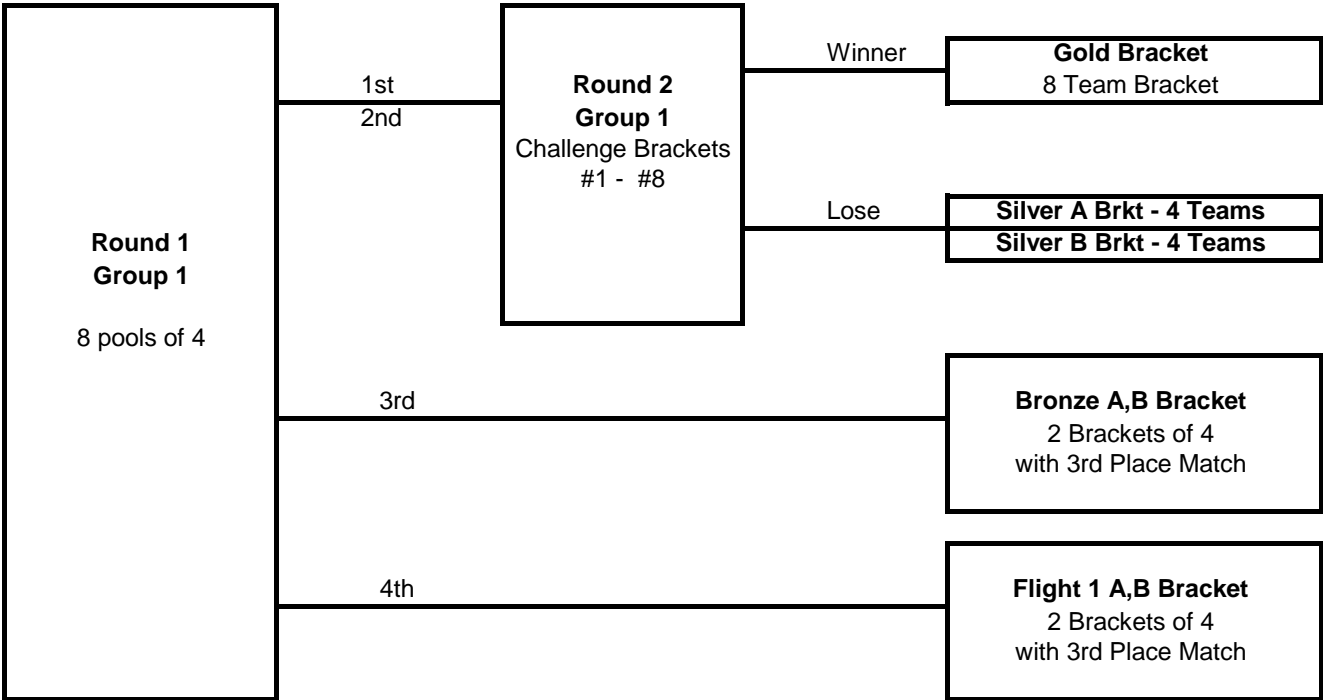

**2021 Mizuno Cross Court Classic**  
Mar 20-21 - George R. Brown Convention Center - Houston Tx  
13 Open  
12 Teams

# 2021 Mizuno Cross Court Classic

Mar 20-21 - George R. Brown Convention Center - Houston Tx

14 Club

80 Teams

**2021 Mizuno Cross Court Classic**  
Mar 20-21 - George R. Brown Convention Center - Houston Tx  
14 Elite  
32 Teams

Round 1  
Sat.

Round 2  
Sun.

Round 3  
Sun.

**2021 Mizuno Cross Court Classic**  
Mar 20-21 - George R. Brown Convention Center - Houston Tx  
**14 Open**  
**8 Teams**

Round 1

Play-offs

# 2021 Mizuno Cross Court Classic

Mar 20-21 - George R. Brown Convention Center - Houston Tx

15 Club

76 Teams

Round 1  
Sat.

Round 2  
Sun

Round 3  
Sun

**2021 Mizuno Cross Court Classic**  
 Mar 20-21 - George R. Brown Convention Center - Houston Tx  
**15 Elite**  
**28 Teams**