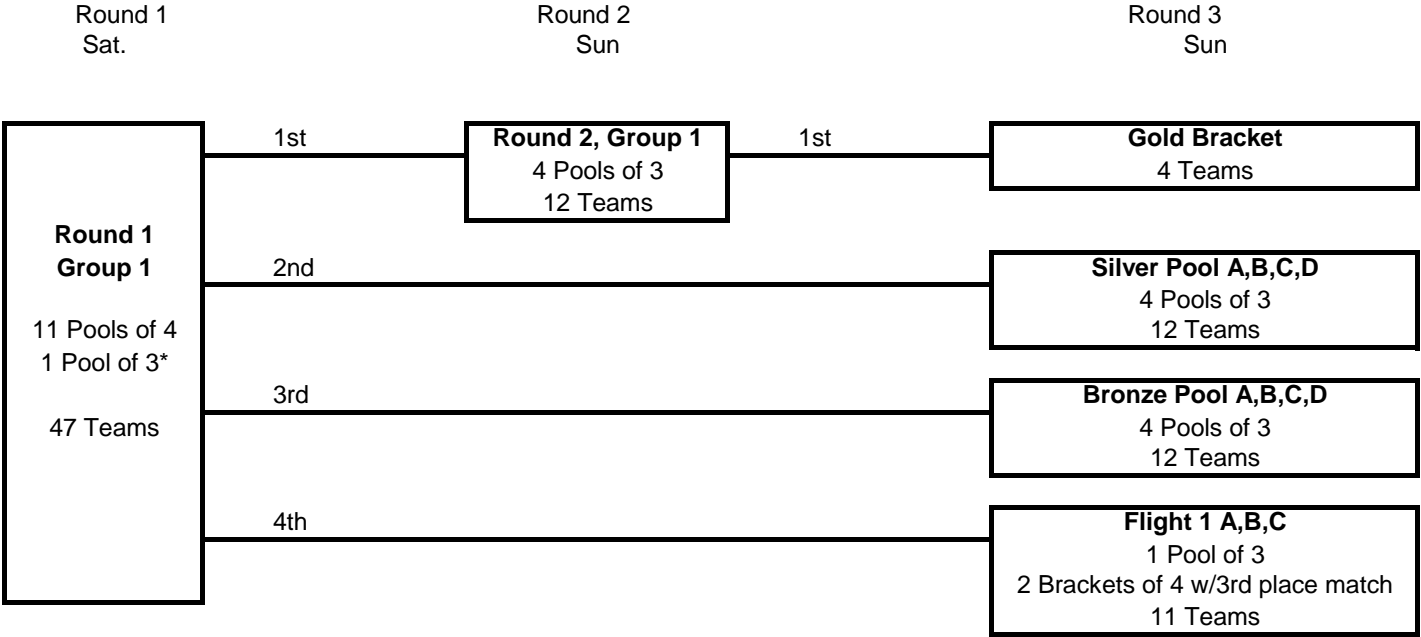

**2021 Mizuno Cross Court Classic**  
Mar 20-21 - George R. Brown Convention Center - Houston Tx  
**11 & Under**  
14 Teams

**2021 Mizuno Cross Court Classic**  
 Mar 20-21 - George R. Brown Convention Center - Houston Tx  
 12 Club  
 47 Teams

Note:\*\* The pool of 3 in Round 1 will play 3 sets to 25

**2021 Mizuno Cross Court Classic**  
Mar 20-21 - George R. Brown Convention Center - Houston Tx  
**12 Open**  
**9 Teams**

Round 1

Play-offs

**2021 Mizuno Cross Court Classic**  
 Mar 20-21 - George R. Brown Convention Center - Houston Tx  
 13 Club  
 68 Teams

Round 1  
Sat.

Round 2  
Sun

Round 3  
Sun

Note: Teams that fall in to the Round 1 Cross Matches need to check the schedule to see how your finish advances into the next round

**2021 Mizuno Cross Court Classic**  
 Mar 20-21 - George R. Brown Convention Center - Houston Tx  
**13 Elite**  
**20 Teams**