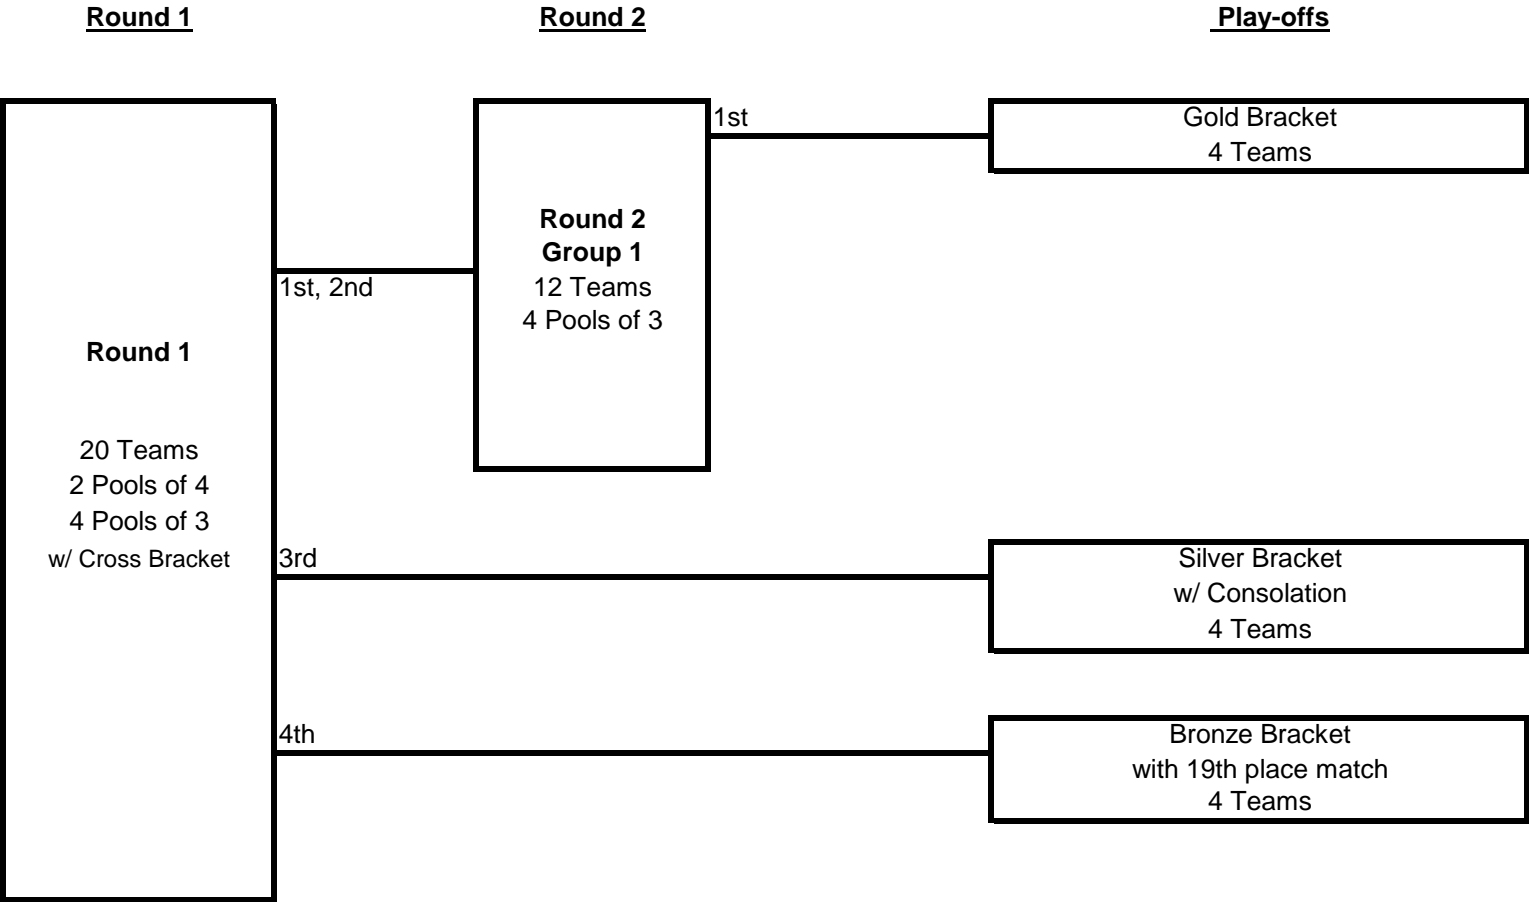

Round 1

Round 2

Play-offs

**2021 Mizuno Cross Court Classic**  
**Mar 20-21 - George R. Brown Convention Center - Houston Tx**  
**15 Open**  
**16 Teams**

# 2021 Mizuno Cross Court Classic

Mar 20-21 - George R. Brown Convention Center - Houston Tx

16 Club

60 Teams

**2021 Mizuno Cross Court Classic**  
 Mar 20-21 - George R. Brown Convention Center - Houston Tx  
**16 Elite**  
**20 Teams**

**2021 Mizuno Cross Court Classic**  
Mar 20-21 - George R. Brown Convention Center - Houston Tx  
**16 Open**  
**8 Teams**

Round 1

Play-offs

**2021 Mizuno Cross Court Classic**  
 Mar 20-21 - George R. Brown Convention Center - Houston Tx  
 17 Club  
 52 Teams