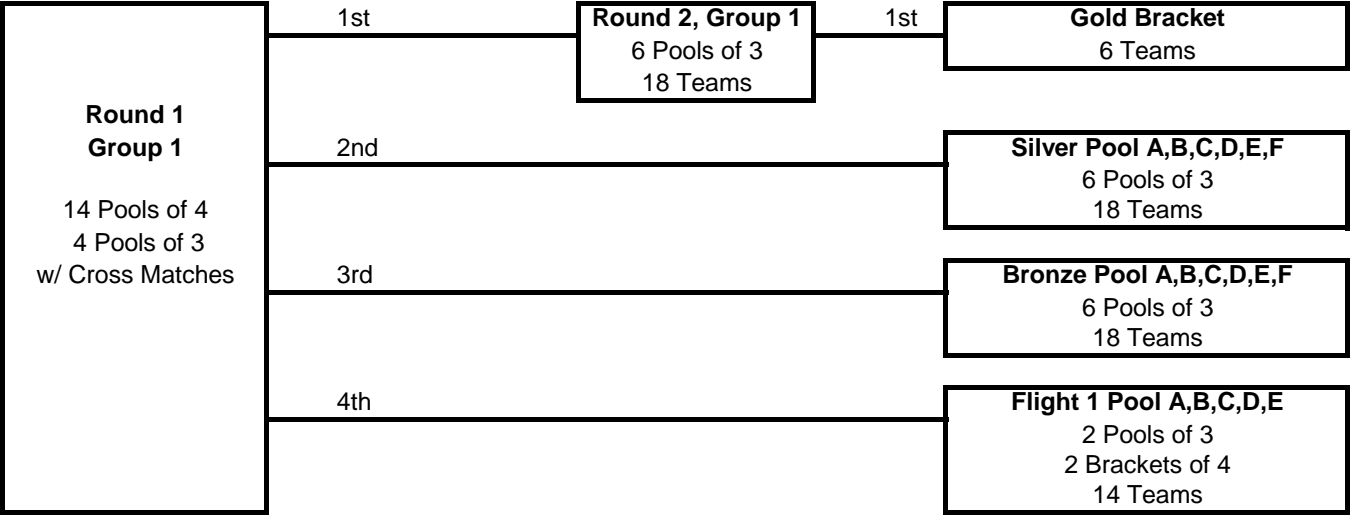

**2021 Mizuno Cross Court Classic**  
Mar 20-21 - George R. Brown Convention Center - Houston Tx  
**11 & Under**  
14 Teams

**2021 Mizuno Cross Court Classic**  
 Mar 20-21 - George R. Brown Convention Center - Houston Tx  
 12 Club  
 47 Teams

Note:\*\* The pool of 3 in Round 1 will play 3 sets to 25

**2021 Mizuno Cross Court Classic**  
Mar 20-21 - George R. Brown Convention Center - Houston Tx  
**12 Open**  
**9 Teams**

Round 1

Play-offs

**2021 Mizuno Cross Court Classic**  
 Mar 20-21 - George R. Brown Convention Center - Houston Tx  
 13 Club  
 68 Teams

Round 1  
Sat.

Round 2  
Sun

Round 3  
Sun

Note: Teams that fall in to the Round 1 Cross Matches need to check the schedule to see how your finish advances into the next round

**2021 Mizuno Cross Court Classic**  
 Mar 20-21 - George R. Brown Convention Center - Houston Tx  
**13 Elite**  
**20 Teams**

**2021 Mizuno Cross Court Classic**  
Mar 20-21 - George R. Brown Convention Center - Houston Tx  
13 Open  
12 Teams