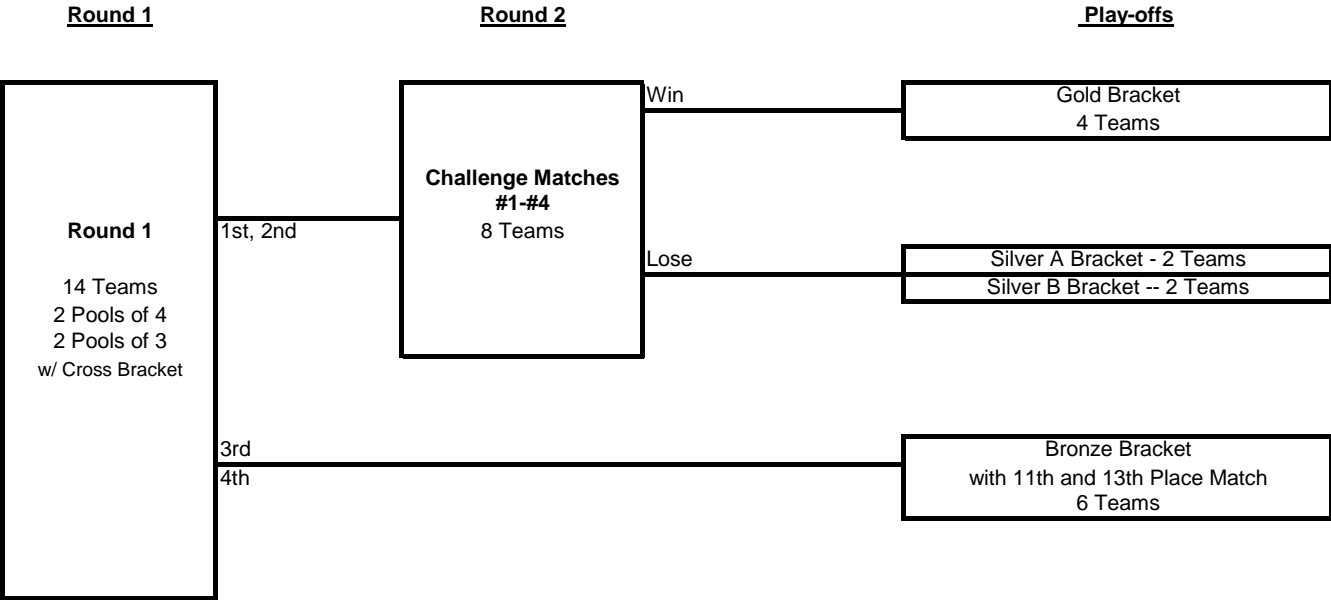

**2021 Mizuno Cross Court Classic**  
Mar 20-21 - George R. Brown Convention Center - Houston Tx  
**11 & Under**  
14 Teams

**2021 Mizuno Cross Court Classic**  
 Mar 20-21 - George R. Brown Convention Center - Houston Tx  
 12 Club  
 47 Teams

Note:\*\* The pool of 3 in Round 1 will play 3 sets to 25

**2021 Mizuno Cross Court Classic**  
Mar 20-21 - George R. Brown Convention Center - Houston Tx  
**12 Open**  
**9 Teams**

Round 1

Play-offs

**2021 Mizuno Cross Court Classic**  
 Mar 20-21 - George R. Brown Convention Center - Houston Tx  
 13 Club  
 68 Teams

Round 1  
Sat.

Round 2  
Sun

Round 3  
Sun

Note: Teams that fall in to the Round 1 Cross Matches need to check the schedule to see how your finish advances into the next round

**2021 Mizuno Cross Court Classic**  
 Mar 20-21 - George R. Brown Convention Center - Houston Tx  
**13 Elite**  
**20 Teams**