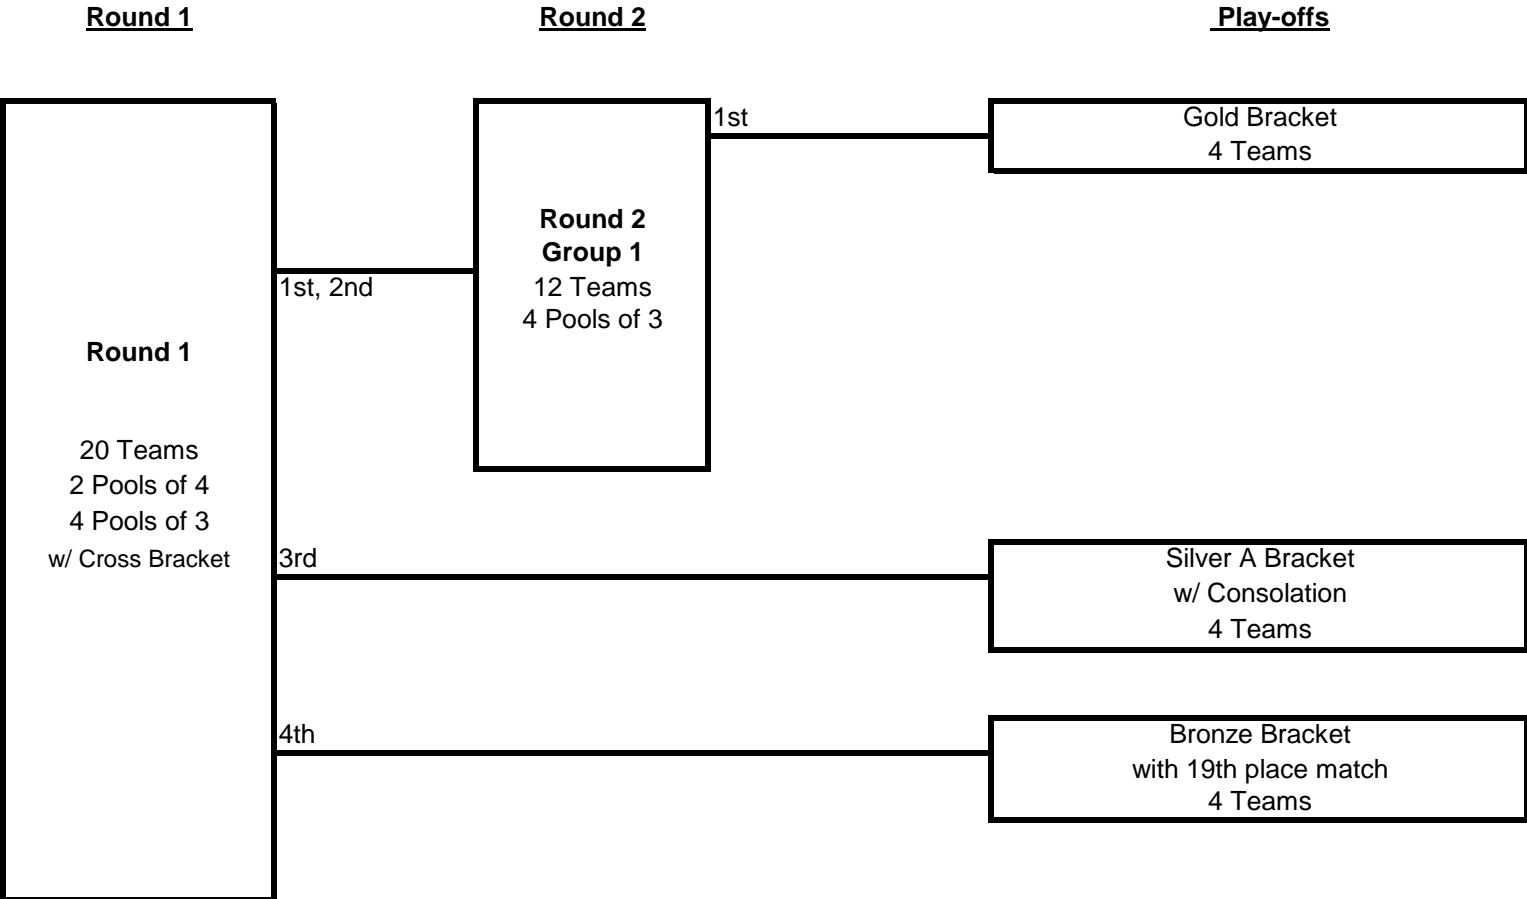

Note:\*\* The pool of 3 in Round 1 will play 3 sets to 25

**2021 Mizuno Cross Court Classic**  
Mar 20-21 - George R. Brown Convention Center - Houston Tx  
**12 Open**  
**9 Teams**

Round 1

Play-offs

**2021 Mizuno Cross Court Classic**  
 Mar 20-21 - George R. Brown Convention Center - Houston Tx  
 13 Club  
 68 Teams

Round 1  
Sat.

Round 2  
Sun

Round 3  
Sun

Note: Teams that fall in to the Round 1 Cross Matches need to check the schedule to see how your finish advances into the next round

**2021 Mizuno Cross Court Classic**  
 Mar 20-21 - George R. Brown Convention Center - Houston Tx  
**13 Elite**  
**20 Teams**

**2021 Mizuno Cross Court Classic**  
Mar 20-21 - George R. Brown Convention Center - Houston Tx  
13 Open  
12 Teams