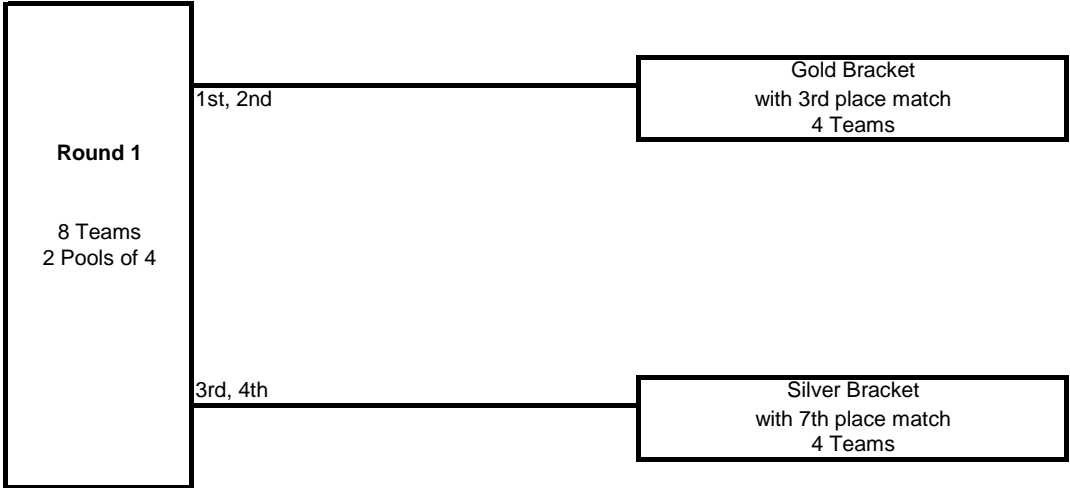

# 2021 Mizuno Cross Court Classic

Mar 20-21 - George R. Brown Convention Center - Houston Tx

14 Club

80 Teams

**2021 Mizuno Cross Court Classic**  
Mar 20-21 - George R. Brown Convention Center - Houston Tx  
14 Elite  
32 Teams

Round 1  
Sat.

Round 2  
Sun.

Round 3  
Sun.

**2021 Mizuno Cross Court Classic**  
Mar 20-21 - George R. Brown Convention Center - Houston Tx  
**14 Open**  
**8 Teams**

Round 1

Play-offs

# 2021 Mizuno Cross Court Classic

Mar 20-21 - George R. Brown Convention Center - Houston Tx

15 Club

76 Teams

Round 1  
Sat.

Round 2  
Sun

Round 3  
Sun

**2021 Mizuno Cross Court Classic**  
 Mar 20-21 - George R. Brown Convention Center - Houston Tx  
**15 Elite**  
**28 Teams**

Round 1

Round 2

Play-offs

**2021 Mizuno Cross Court Classic**  
**Mar 20-21 - George R. Brown Convention Center - Houston Tx**  
**15 Open**  
**16 Teams**