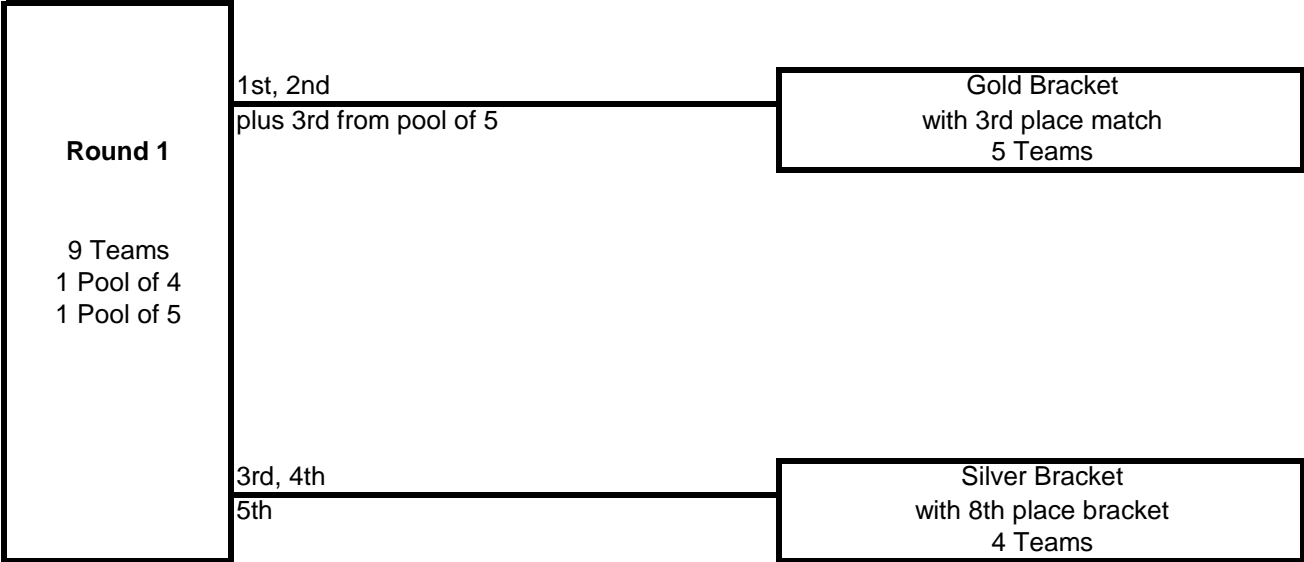

**2021 Mizuno Cross Court Classic**  
Mar 20-21 - George R. Brown Convention Center - Houston Tx  
**11 & Under**  
14 Teams

**2021 Mizuno Cross Court Classic**  
 Mar 20-21 - George R. Brown Convention Center - Houston Tx  
 12 Club  
 47 Teams

Note:\*\* The pool of 3 in Round 1 will play 3 sets to 25

**2021 Mizuno Cross Court Classic**  
Mar 20-21 - George R. Brown Convention Center - Houston Tx  
**12 Open**  
**9 Teams**

Round 1

Play-offs

**2021 Mizuno Cross Court Classic**  
 Mar 20-21 - George R. Brown Convention Center - Houston Tx  
 13 Club  
 68 Teams

Round 1  
Sat.

Round 2  
Sun

Round 3  
Sun

Note: Teams that fall in to the Round 1 Cross Matches need to check the schedule to see how your finish advances into the next round

**2021 Mizuno Cross Court Classic**  
 Mar 20-21 - George R. Brown Convention Center - Houston Tx  
**13 Elite**  
**20 Teams**