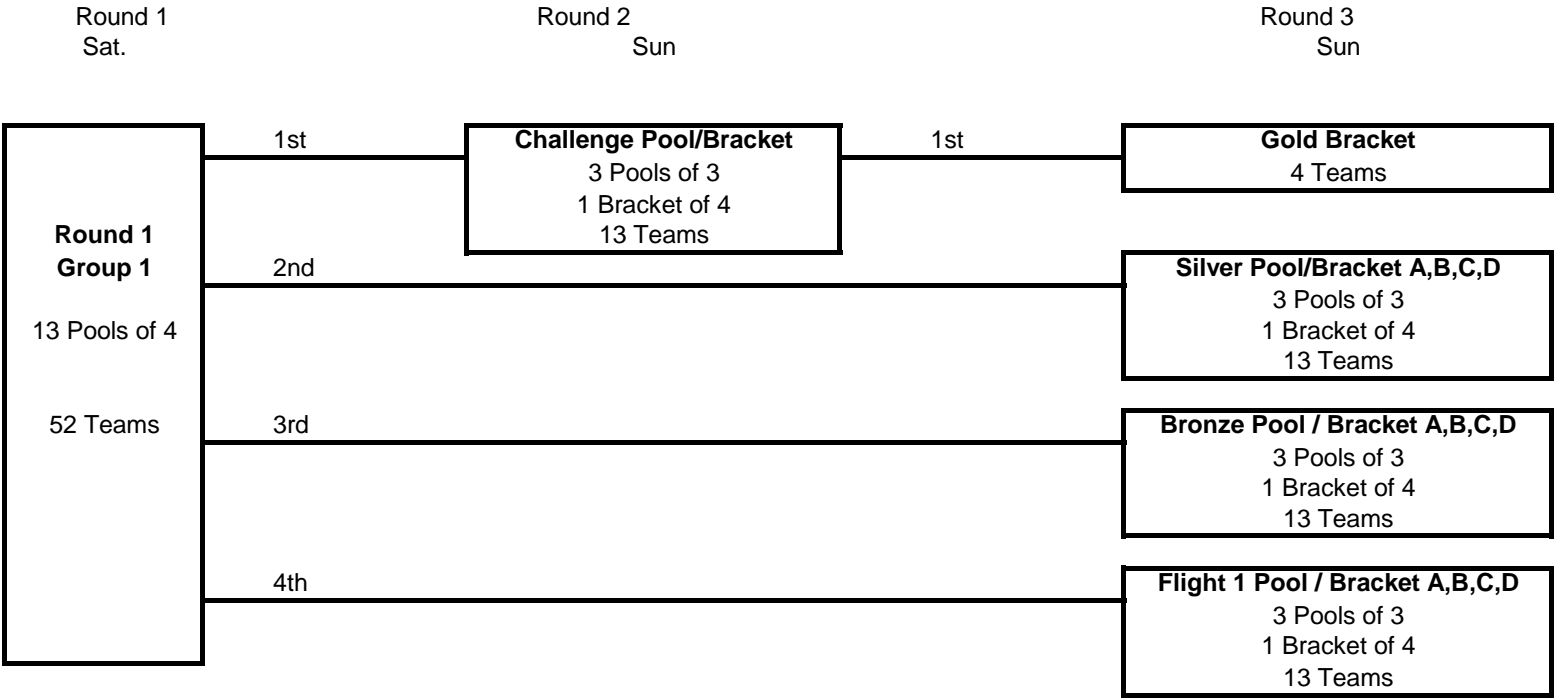

Round 1

Round 2

Play-offs

**2021 Mizuno Cross Court Classic**  
**Mar 20-21 - George R. Brown Convention Center - Houston Tx**  
**15 Open**  
**16 Teams**

# 2021 Mizuno Cross Court Classic

Mar 20-21 - George R. Brown Convention Center - Houston Tx

16 Club

60 Teams

**2021 Mizuno Cross Court Classic**  
 Mar 20-21 - George R. Brown Convention Center - Houston Tx  
**16 Elite**  
**20 Teams**

**2021 Mizuno Cross Court Classic**  
Mar 20-21 - George R. Brown Convention Center - Houston Tx  
**16 Open**  
**8 Teams**

Round 1

Play-offs

**2021 Mizuno Cross Court Classic**  
 Mar 20-21 - George R. Brown Convention Center - Houston Tx  
 17 Club  
 52 Teams