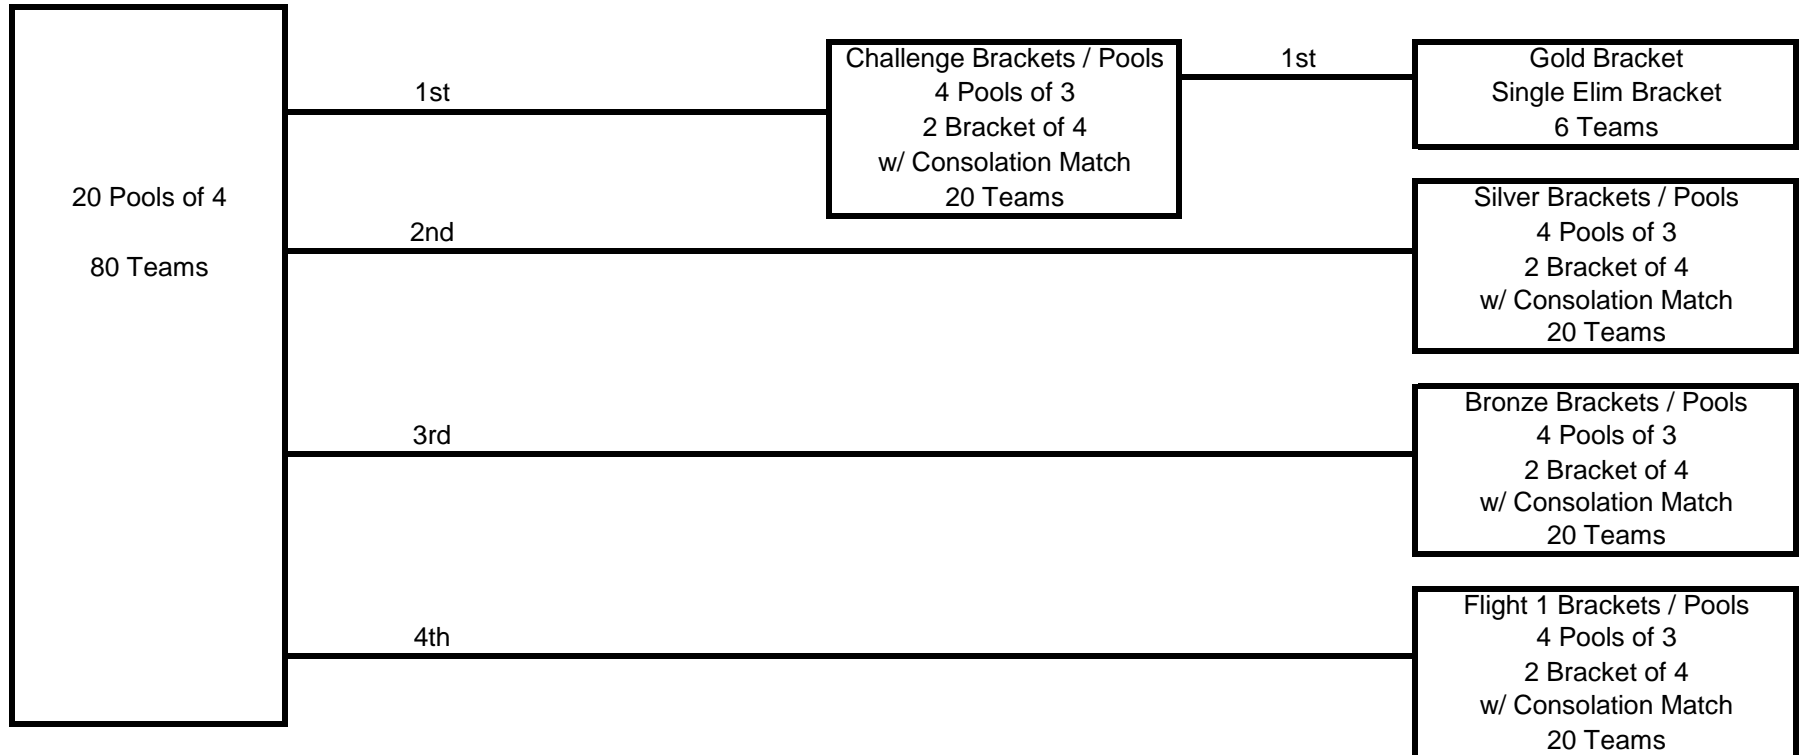

Round 1  
Sat.

Round 2  
Sun

Round 3  
Sun

Note: Teams that fall in to the Round 1 Cross Matches need to check the schedule to see how your finish advances into the next round

**2021 Mizuno Cross Court Classic**  
 Mar 20-21 - George R. Brown Convention Center - Houston Tx  
**13 Elite**  
**20 Teams**

**2021 Mizuno Cross Court Classic**  
Mar 20-21 - George R. Brown Convention Center - Houston Tx  
13 Open  
12 Teams

# 2021 Mizuno Cross Court Classic

Mar 20-21 - George R. Brown Convention Center - Houston Tx

14 Club

80 Teams

**2021 Mizuno Cross Court Classic**  
Mar 20-21 - George R. Brown Convention Center - Houston Tx  
14 Elite  
32 Teams

Round 1  
Sat.

Round 2  
Sun.

Round 3  
Sun.

**2021 Mizuno Cross Court Classic**  
Mar 20-21 - George R. Brown Convention Center - Houston Tx  
**14 Open**  
**8 Teams**

Round 1

Play-offs