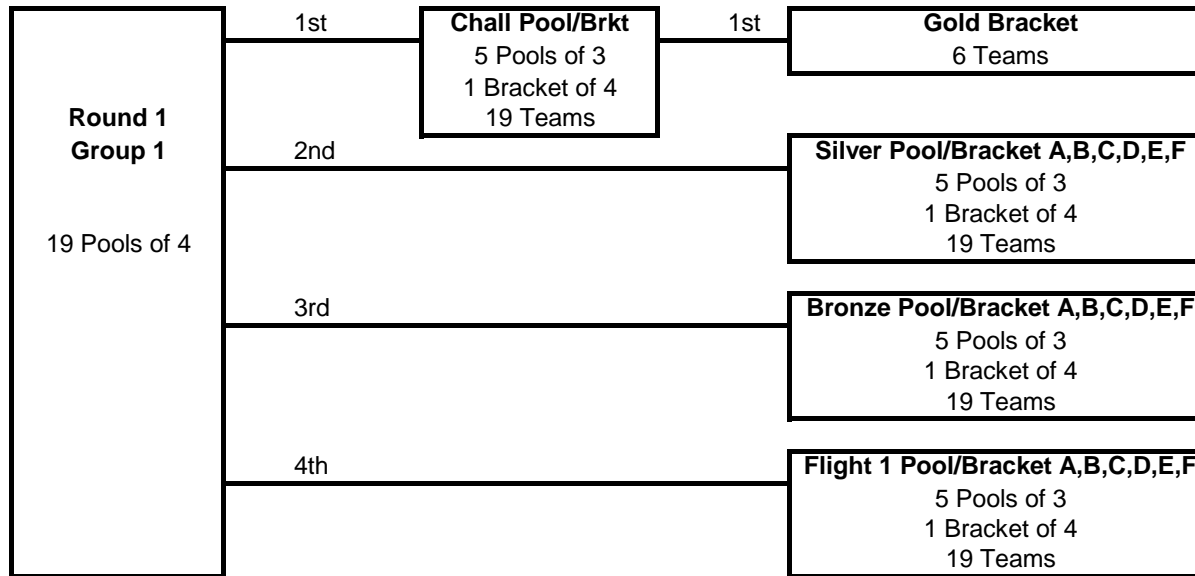

Round 1  
Sat.

Round 2  
Sun.

Round 3  
Sun.

**2021 Mizuno Cross Court Classic**  
Mar 20-21 - George R. Brown Convention Center - Houston Tx  
**14 Open**  
**8 Teams**

Round 1

Play-offs

# 2021 Mizuno Cross Court Classic

Mar 20-21 - George R. Brown Convention Center - Houston Tx

15 Club

76 Teams

Round 1  
Sat.

Round 2  
Sun

Round 3  
Sun

**2021 Mizuno Cross Court Classic**  
 Mar 20-21 - George R. Brown Convention Center - Houston Tx  
**15 Elite**  
**28 Teams**

Round 1

Round 2

Play-offs

**2021 Mizuno Cross Court Classic**  
**Mar 20-21 - George R. Brown Convention Center - Houston Tx**  
**15 Open**  
**16 Teams**

# 2021 Mizuno Cross Court Classic

Mar 20-21 - George R. Brown Convention Center - Houston Tx

16 Club

60 Teams

**2021 Mizuno Cross Court Classic**  
 Mar 20-21 - George R. Brown Convention Center - Houston Tx  
**16 Elite**  
**20 Teams**