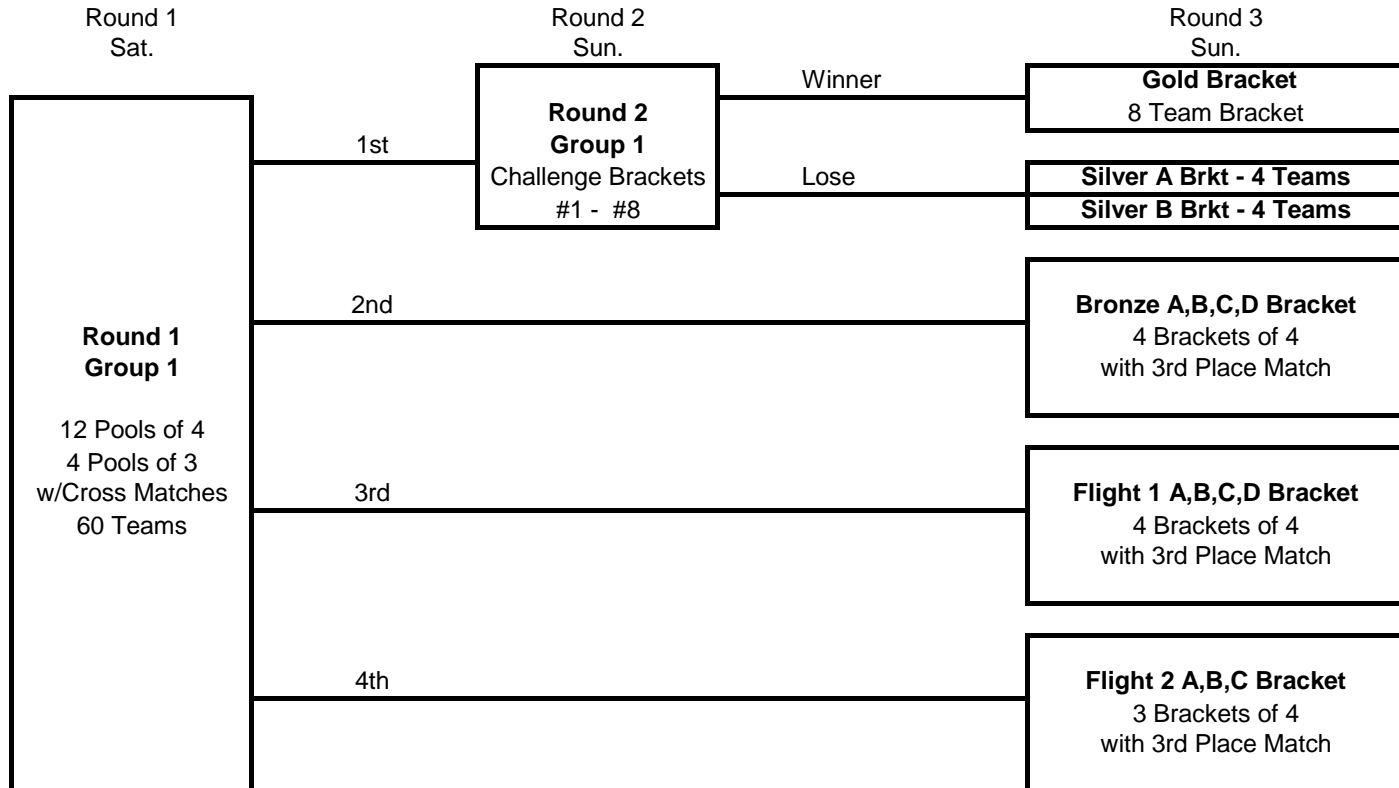

# 2021 Mizuno Cross Court Classic

Mar 20-21 - George R. Brown Convention Center - Houston Tx

15 Club

76 Teams

Round 1  
Sat.

Round 2  
Sun

Round 3  
Sun

**2021 Mizuno Cross Court Classic**  
 Mar 20-21 - George R. Brown Convention Center - Houston Tx  
**15 Elite**  
**28 Teams**

Round 1

Round 2

Play-offs

**2021 Mizuno Cross Court Classic**  
**Mar 20-21 - George R. Brown Convention Center - Houston Tx**  
**15 Open**  
**16 Teams**

# 2021 Mizuno Cross Court Classic

Mar 20-21 - George R. Brown Convention Center - Houston Tx

16 Club

60 Teams

**2021 Mizuno Cross Court Classic**  
 Mar 20-21 - George R. Brown Convention Center - Houston Tx  
**16 Elite**  
**20 Teams**

**2021 Mizuno Cross Court Classic**  
Mar 20-21 - George R. Brown Convention Center - Houston Tx  
**16 Open**  
**8 Teams**

Round 1

Play-offs

**2021 Mizuno Cross Court Classic**  
 Mar 20-21 - George R. Brown Convention Center - Houston Tx  
 17 Club  
 52 Teams