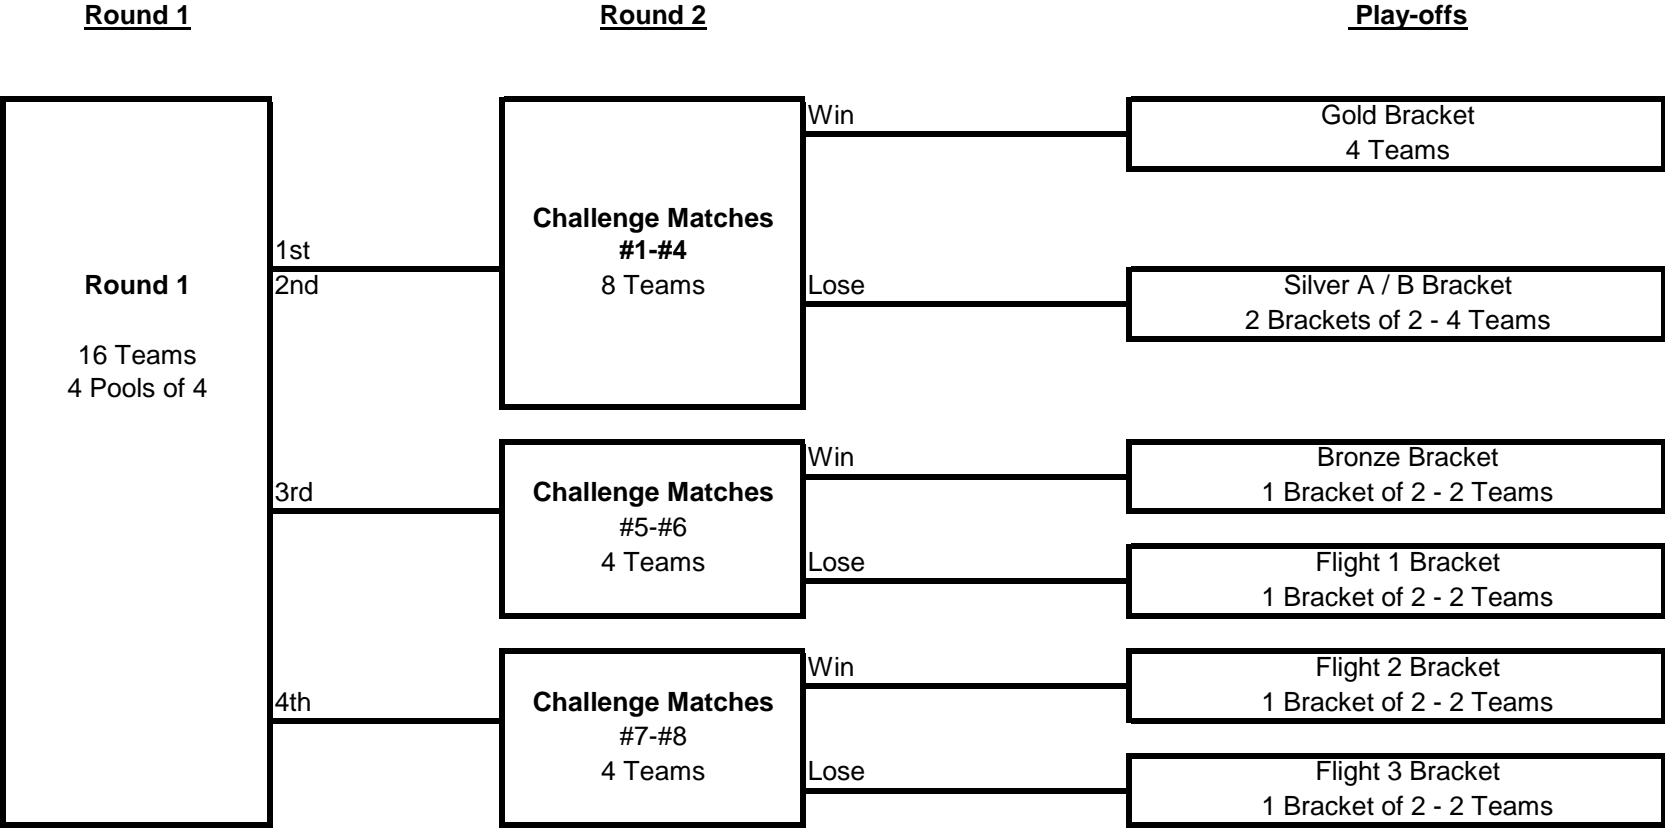

Round 1

Round 2

Play-offs

**2021 Mizuno Cross Court Classic**  
**Mar 20-21 - George R. Brown Convention Center - Houston Tx**  
**15 Open**  
**16 Teams**

# 2021 Mizuno Cross Court Classic

Mar 20-21 - George R. Brown Convention Center - Houston Tx

16 Club

60 Teams

**2021 Mizuno Cross Court Classic**  
 Mar 20-21 - George R. Brown Convention Center - Houston Tx  
**16 Elite**  
**20 Teams**

**2021 Mizuno Cross Court Classic**  
Mar 20-21 - George R. Brown Convention Center - Houston Tx  
**16 Open**  
**8 Teams**

Round 1

Play-offs

**2021 Mizuno Cross Court Classic**  
 Mar 20-21 - George R. Brown Convention Center - Houston Tx  
 17 Club  
 52 Teams

**2021 Mizuno Cross Court Classic**  
**Mar 20-21 - George R. Brown Convention Center - Houston Tx**  
**17 Open**  
**16 Teams**

**2021 Mizuno Cross Court Classic**  
**Mar 20-21 - George R. Brown Convention Center - Houston Tx**  
**18 & Under**  
**25 Teams**