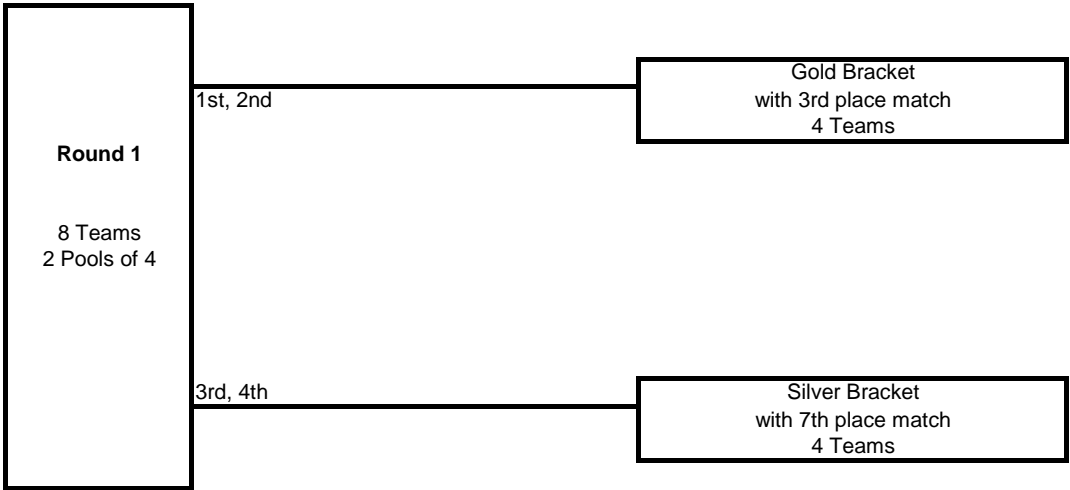

Round 1

Round 2

Play-offs

**2021 Mizuno Cross Court Classic**  
**Mar 20-21 - George R. Brown Convention Center - Houston Tx**  
**15 Open**  
**16 Teams**

# 2021 Mizuno Cross Court Classic

Mar 20-21 - George R. Brown Convention Center - Houston Tx

16 Club

60 Teams

**2021 Mizuno Cross Court Classic**  
 Mar 20-21 - George R. Brown Convention Center - Houston Tx  
**16 Elite**  
**20 Teams**

**2021 Mizuno Cross Court Classic**  
Mar 20-21 - George R. Brown Convention Center - Houston Tx  
**16 Open**  
**8 Teams**

Round 1

Play-offs

**2021 Mizuno Cross Court Classic**  
 Mar 20-21 - George R. Brown Convention Center - Houston Tx  
 17 Club  
 52 Teams