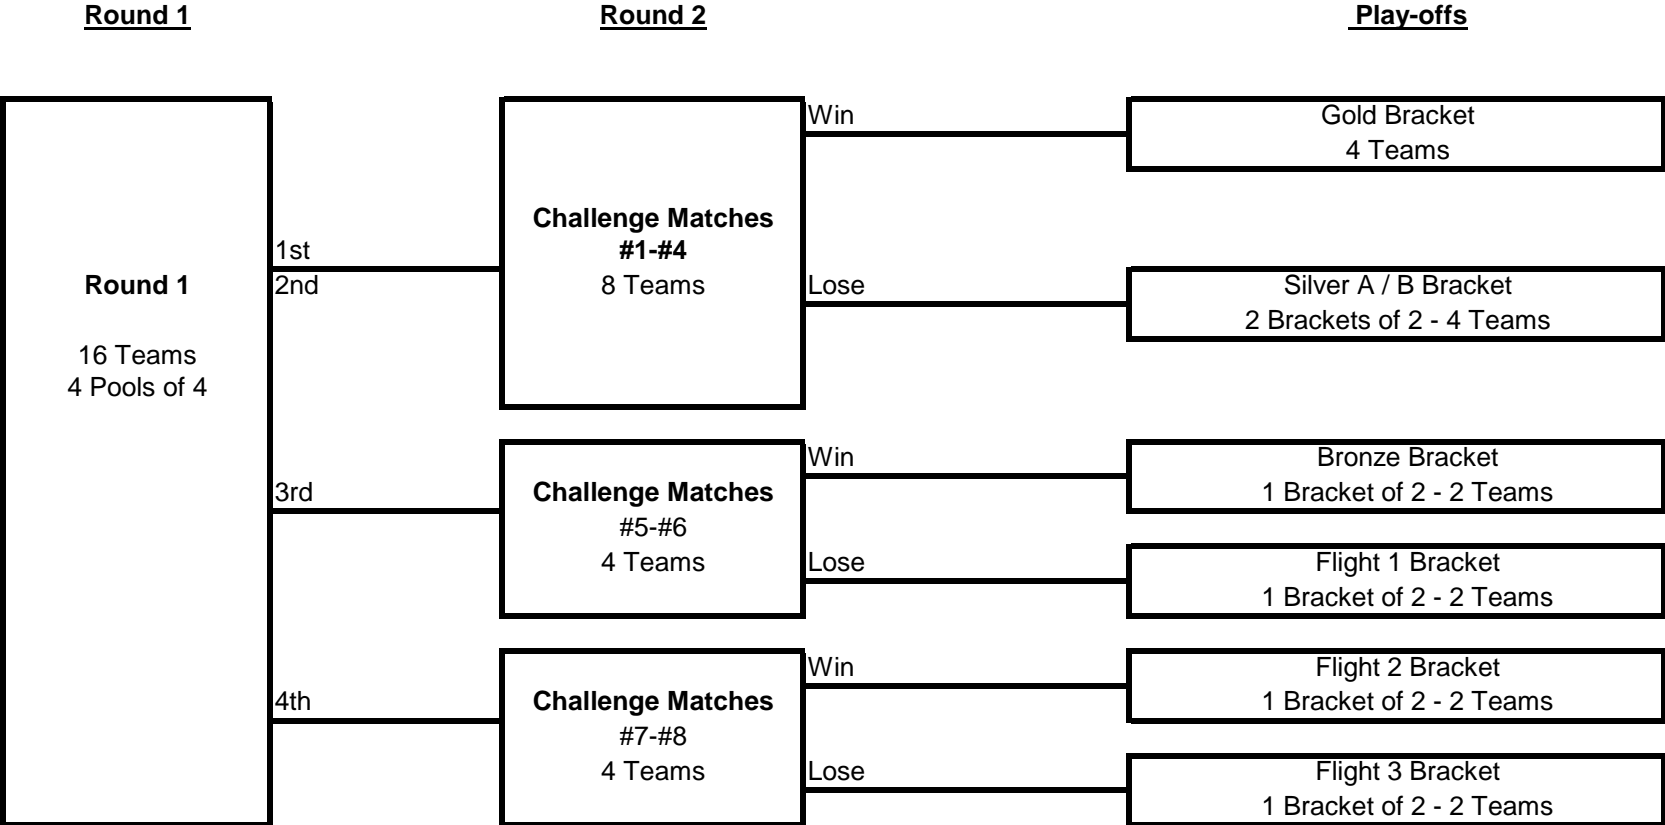

Round 1  
Sat.

Round 2  
Sun.

Round 3  
Sun.

**2021 Mizuno Cross Court Classic**  
Mar 20-21 - George R. Brown Convention Center - Houston Tx  
**14 Open**  
**8 Teams**

Round 1

Play-offs

# 2021 Mizuno Cross Court Classic

Mar 20-21 - George R. Brown Convention Center - Houston Tx

15 Club

76 Teams

Round 1  
Sat.

Round 2  
Sun

Round 3  
Sun

**2021 Mizuno Cross Court Classic**  
 Mar 20-21 - George R. Brown Convention Center - Houston Tx  
**15 Elite**  
**28 Teams**

Round 1

Round 2

Play-offs

**2021 Mizuno Cross Court Classic**  
**Mar 20-21 - George R. Brown Convention Center - Houston Tx**  
**15 Open**  
**16 Teams**

# 2021 Mizuno Cross Court Classic

Mar 20-21 - George R. Brown Convention Center - Houston Tx

16 Club

60 Teams

**2021 Mizuno Cross Court Classic**  
 Mar 20-21 - George R. Brown Convention Center - Houston Tx  
**16 Elite**  
**20 Teams**