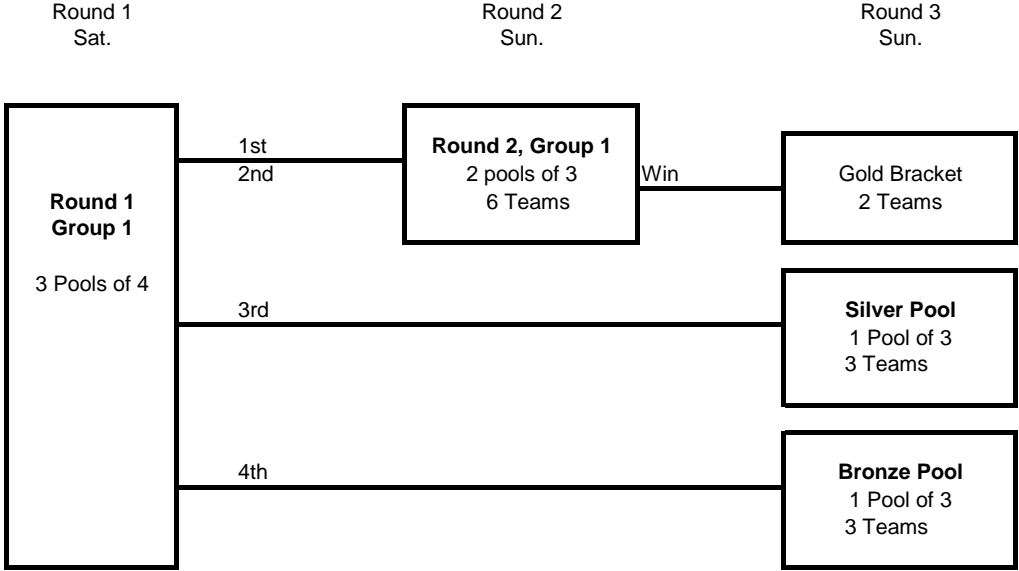

Note:\*\* The pool of 3 in Round 1 will play 3 sets to 25

**2021 Mizuno Cross Court Classic**  
Mar 20-21 - George R. Brown Convention Center - Houston Tx  
**12 Open**  
**9 Teams**

Round 1

Play-offs

**2021 Mizuno Cross Court Classic**  
 Mar 20-21 - George R. Brown Convention Center - Houston Tx  
 13 Club  
 68 Teams

Round 1  
Sat.

Round 2  
Sun

Round 3  
Sun

Note: Teams that fall in to the Round 1 Cross Matches need to check the schedule to see how your finish advances into the next round

**2021 Mizuno Cross Court Classic**  
 Mar 20-21 - George R. Brown Convention Center - Houston Tx  
**13 Elite**  
**20 Teams**

**2021 Mizuno Cross Court Classic**  
Mar 20-21 - George R. Brown Convention Center - Houston Tx  
13 Open  
12 Teams

# 2021 Mizuno Cross Court Classic

Mar 20-21 - George R. Brown Convention Center - Houston Tx

14 Club

80 Teams

**2021 Mizuno Cross Court Classic**  
Mar 20-21 - George R. Brown Convention Center - Houston Tx  
14 Elite  
32 Teams