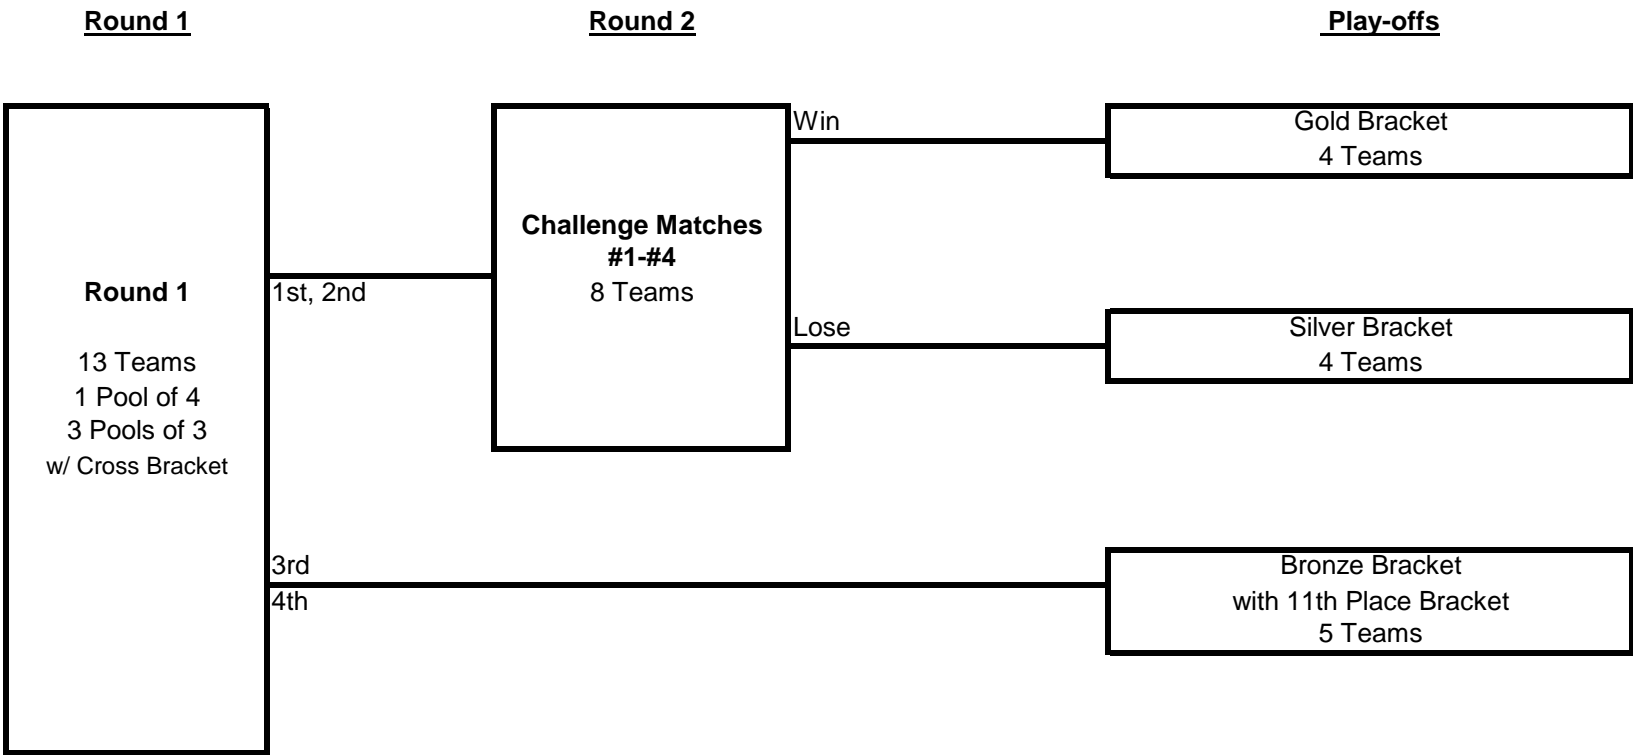

**2020 ATX Showcase**  
**16 Open**  
**16 Teams**

**2020 ATX Showcase**  
**16 Club**  
**27 Teams**

Teams in pools of 3 who play in the cross Brackets need to check the AES schedule to see how they will advance into the next round.

**2020 ATX Showcase**  
**15 Open**  
**13 Teams**

Teams in pools of 3 who play in the cross Brackets need to check the AES schedule to see how they will advance into the next round.

**2020 ATX Showcase**  
**15 Club**  
**33 Teams**

Round 1  
Sat.

Round 2  
Sun.

Round 3  
Sun.

**2020 ATX Showcase**  
**14 Open**  
**24 Teams**

**2020 ATX Showcase**  
**14 Club**  
**36 Teams**

Round 1

Round 2

Play-offs