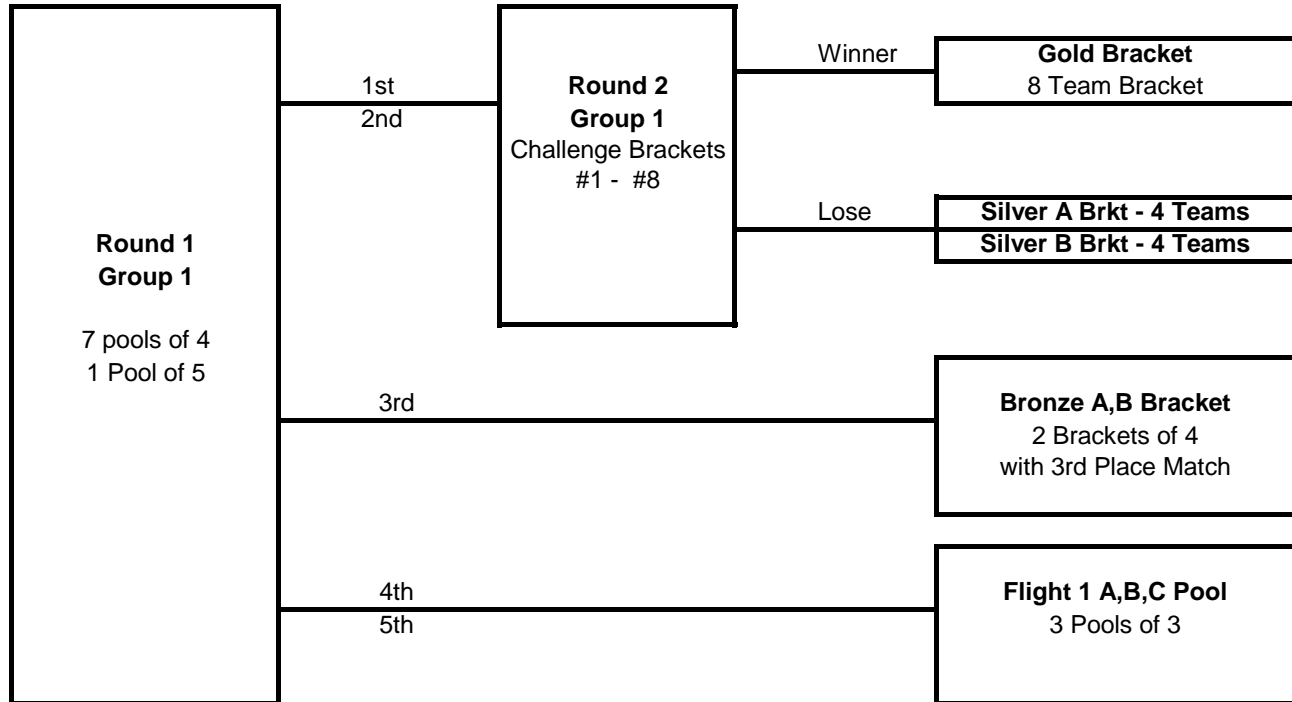

**2020 ATX Showcase**  
**16 Open**  
**16 Teams**

**2020 ATX Showcase**  
**16 Club**  
**27 Teams**

Teams in pools of 3 who play in the cross Brackets need to check the AES schedule to see how they will advance into the next round.

**2020 ATX Showcase**  
**15 Open**  
**13 Teams**

Teams in pools of 3 who play in the cross Brackets need to check the AES schedule to see how they will advance into the next round.

**2020 ATX Showcase**  
**15 Club**  
**33 Teams**

Round 1  
Sat.

Round 2  
Sun.

Round 3  
Sun.

**2020 ATX Showcase**  
**14 Open**  
**24 Teams**

**2020 ATX Showcase**  
**14 Club**  
**36 Teams**

Round 1

Round 2

Play-offs

**2020 ATX Showcase**  
**13 Open**  
**8 Teams**

Round 1

Play-offs

**2020 ATX Showcase**  
**13 Club**  
**24 Teams**

**2020 ATX Showcase**  
**12 Club**  
**21 Teams**

Round 1

Round 2

Play-offs