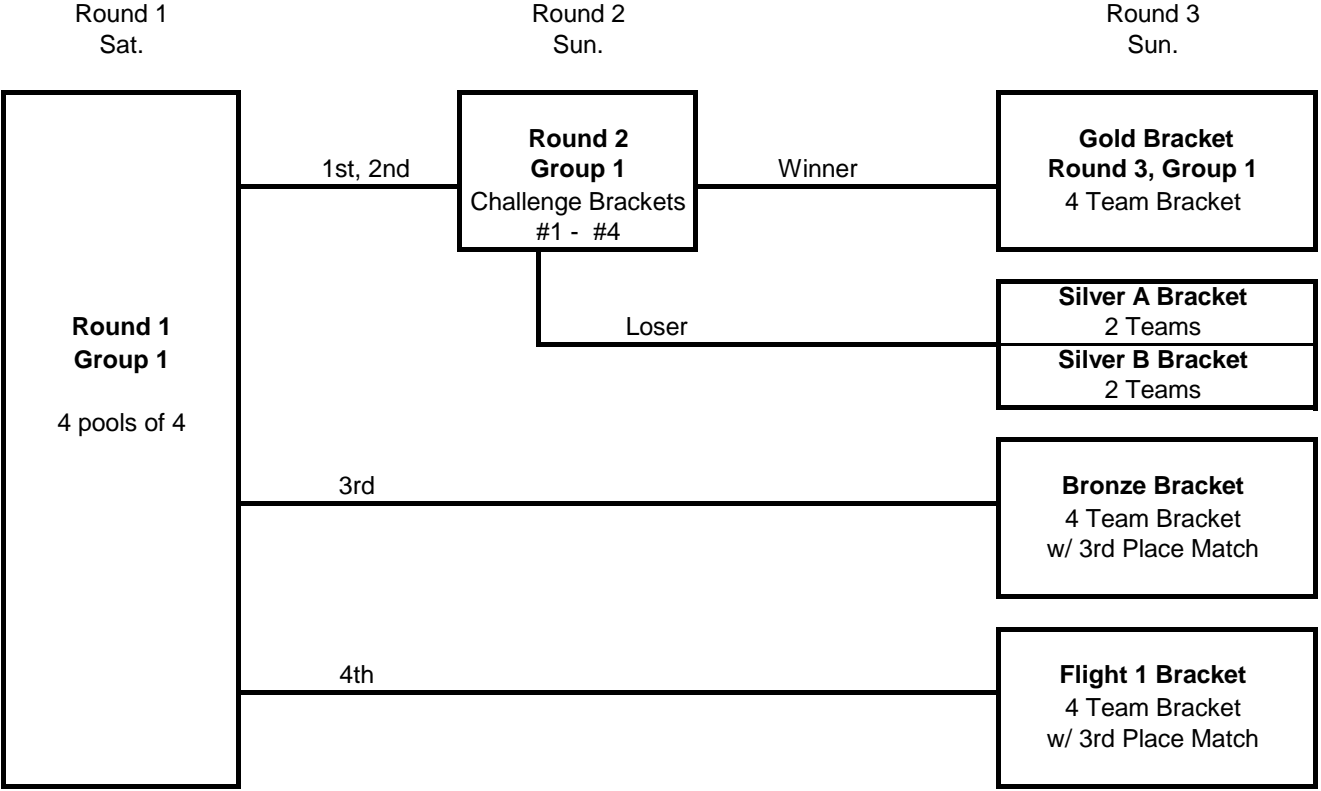

**2020 ATX Showcase**  
**16 Open**  
**16 Teams**

**2020 ATX Showcase**  
**16 Club**  
**27 Teams**

Teams in pools of 3 who play in the cross Brackets need to check the AES schedule to see how they will advance into the next round.

**2020 ATX Showcase**  
**15 Open**  
**13 Teams**

Teams in pools of 3 who play in the cross Brackets need to check the AES schedule to see how they will advance into the next round.

**2020 ATX Showcase**  
**15 Club**  
**33 Teams**

Round 1  
Sat.

Round 2  
Sun.

Round 3  
Sun.

**2020 ATX Showcase**  
**14 Open**  
**24 Teams**

**2020 ATX Showcase**  
**14 Club**  
**36 Teams**

Round 1

Round 2

Play-offs

**2020 ATX Showcase**  
**13 Open**  
**8 Teams**

Round 1

Play-offs

**2020 ATX Showcase**  
**13 Club**  
**24 Teams**

**2020 ATX Showcase**  
**12 Club**  
**21 Teams**

Round 1

Round 2

Play-offs