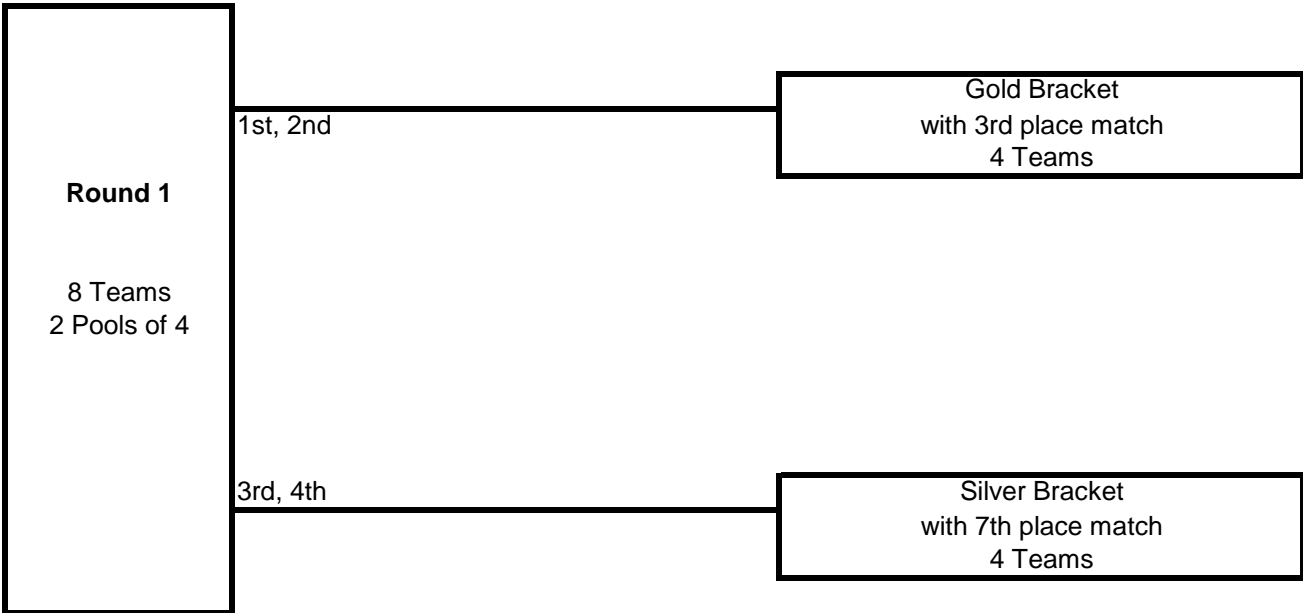

**2020 ATX Showcase**  
**15 Open**  
**13 Teams**

Teams in pools of 3 who play in the cross Brackets need to check the AES schedule to see how they will advance into the next round.

**2020 ATX Showcase**  
**15 Club**  
**33 Teams**

Round 1  
Sat.

Round 2  
Sun.

Round 3  
Sun.

**2020 ATX Showcase**  
**14 Open**  
**24 Teams**

**2020 ATX Showcase**  
**14 Club**  
**36 Teams**

Round 1

Round 2

Play-offs

**2020 ATX Showcase**  
**13 Open**  
**8 Teams**

Round 1

Play-offs

**2020 ATX Showcase**  
**13 Club**  
**24 Teams**

**2020 ATX Showcase**  
**12 Club**  
**21 Teams**

Round 1

Round 2

Play-offs