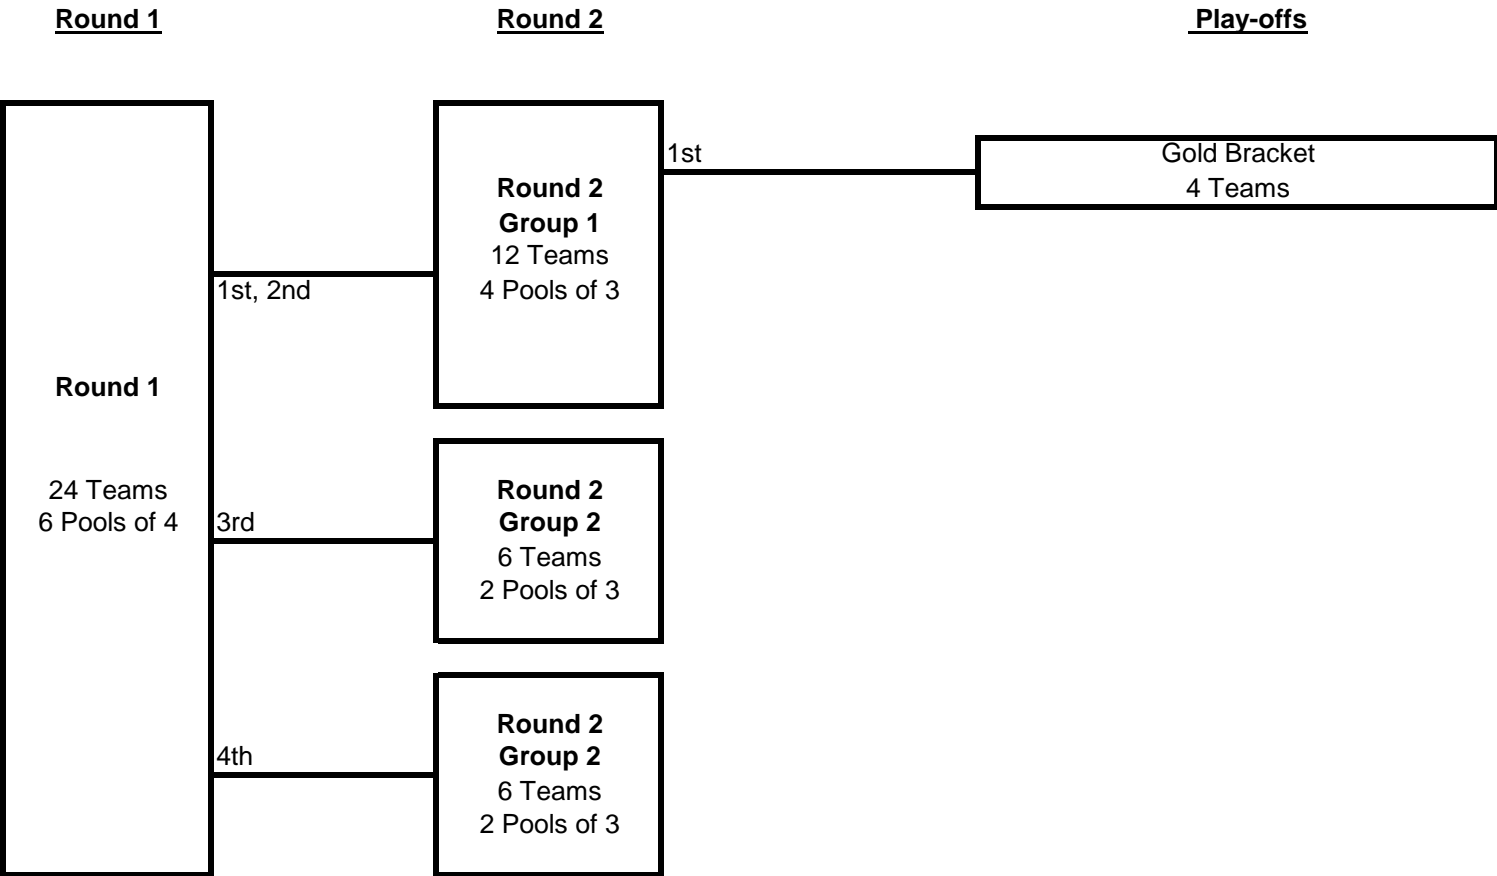

**2020 ATX Showcase**  
**16 Open**  
**16 Teams**

**2020 ATX Showcase**  
**16 Club**  
**27 Teams**

Teams in pools of 3 who play in the cross Brackets need to check the AES schedule to see how they will advance into the next round.

**2020 ATX Showcase**  
**15 Open**  
**13 Teams**

Teams in pools of 3 who play in the cross Brackets need to check the AES schedule to see how they will advance into the next round.

**2020 ATX Showcase**  
**15 Club**  
**33 Teams**

Round 1  
Sat.

Round 2  
Sun.

Round 3  
Sun.

**2020 ATX Showcase**  
**14 Open**  
**24 Teams**

**2020 ATX Showcase**  
**14 Club**  
**36 Teams**

Round 1

Round 2

Play-offs

**2020 ATX Showcase**  
**13 Open**  
**8 Teams**

Round 1

Play-offs

**2020 ATX Showcase**  
**13 Club**  
**24 Teams**

**2020 ATX Showcase**  
**12 Club**  
**21 Teams**

Round 1

Round 2

Play-offs