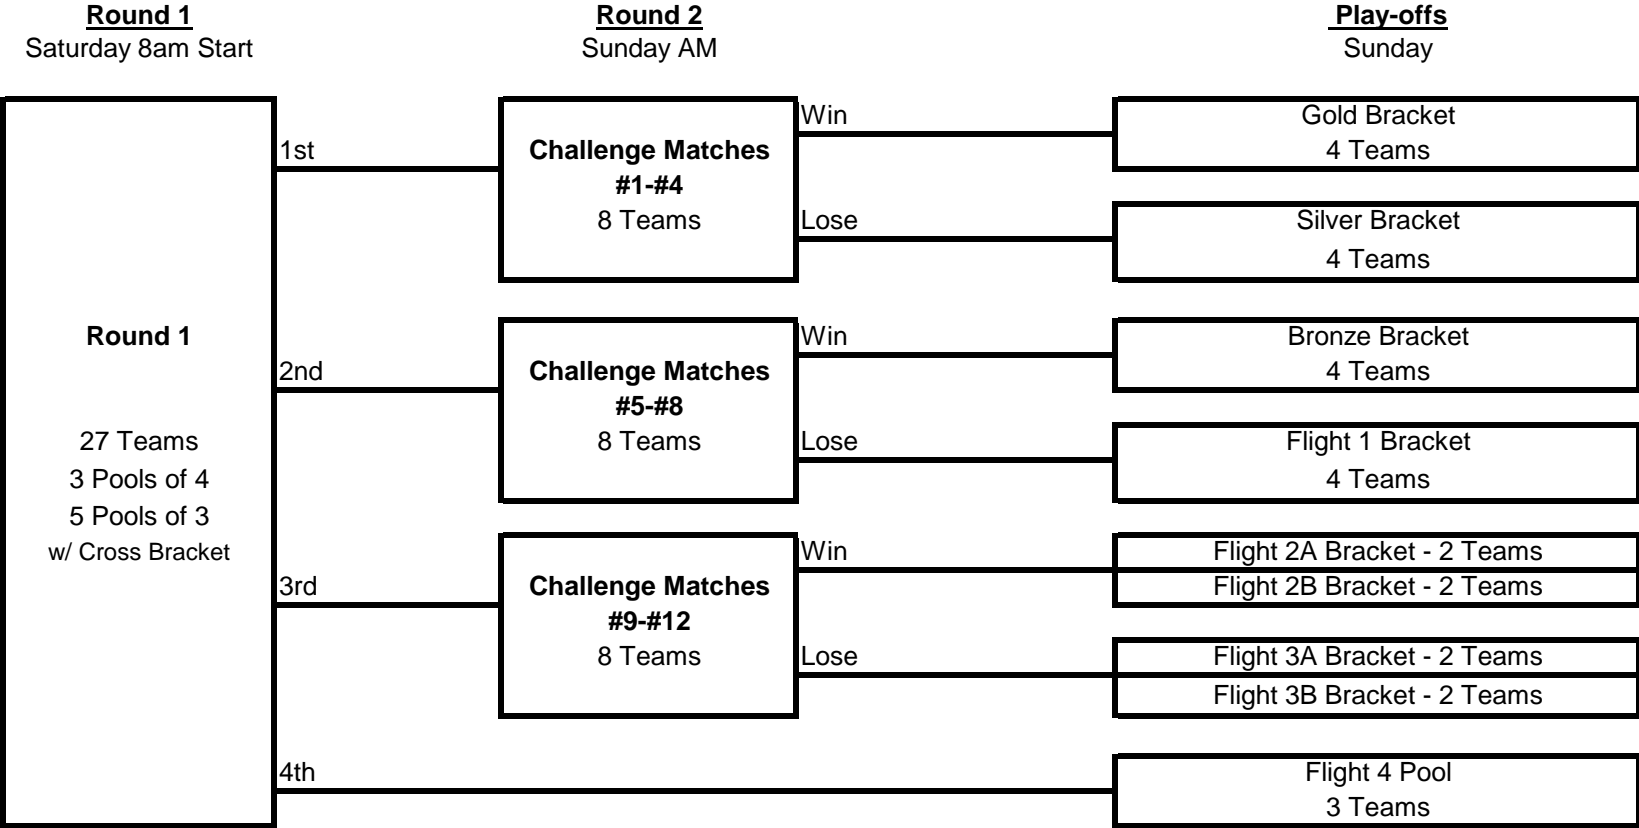

**2020 ATX Showcase**  
**16 Open**  
**16 Teams**

**2020 ATX Showcase**  
**16 Club**  
**27 Teams**

Teams in pools of 3 who play in the cross Brackets need to check the AES schedule to see how they will advance into the next round.

**2020 ATX Showcase**  
**15 Open**  
**13 Teams**

Teams in pools of 3 who play in the cross Brackets need to check the AES schedule to see how they will advance into the next round.

**2020 ATX Showcase**  
**15 Club**  
**33 Teams**

Round 1  
Sat.

Round 2  
Sun.

Round 3  
Sun.

**2020 ATX Showcase**  
**14 Open**  
**24 Teams**

**2020 ATX Showcase**  
**14 Club**  
**36 Teams**

Round 1

Round 2

Play-offs