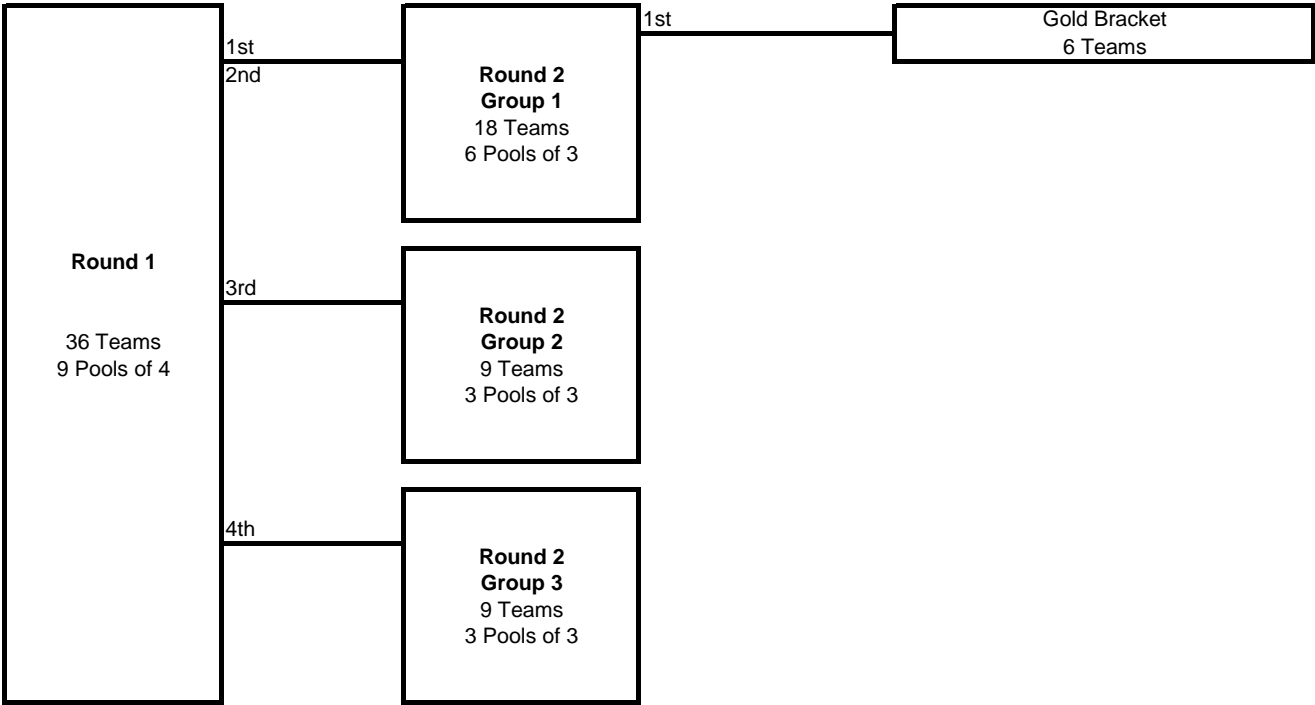

**2020 ATX Showcase**  
**15 Open**  
**13 Teams**

Teams in pools of 3 who play in the cross Brackets need to check the AES schedule to see how they will advance into the next round.

**2020 ATX Showcase**  
**15 Club**  
**33 Teams**

Round 1  
Sat.

Round 2  
Sun.

Round 3  
Sun.

**2020 ATX Showcase**  
**14 Open**  
**24 Teams**

**2020 ATX Showcase**  
**14 Club**  
**36 Teams**

Round 1

Round 2

Play-offs

**2020 ATX Showcase**  
**13 Open**  
**8 Teams**

Round 1

Play-offs

**2020 ATX Showcase**  
**13 Club**  
**24 Teams**

**2020 ATX Showcase**  
**12 Club**  
**21 Teams**

Round 1

Round 2

Play-offs