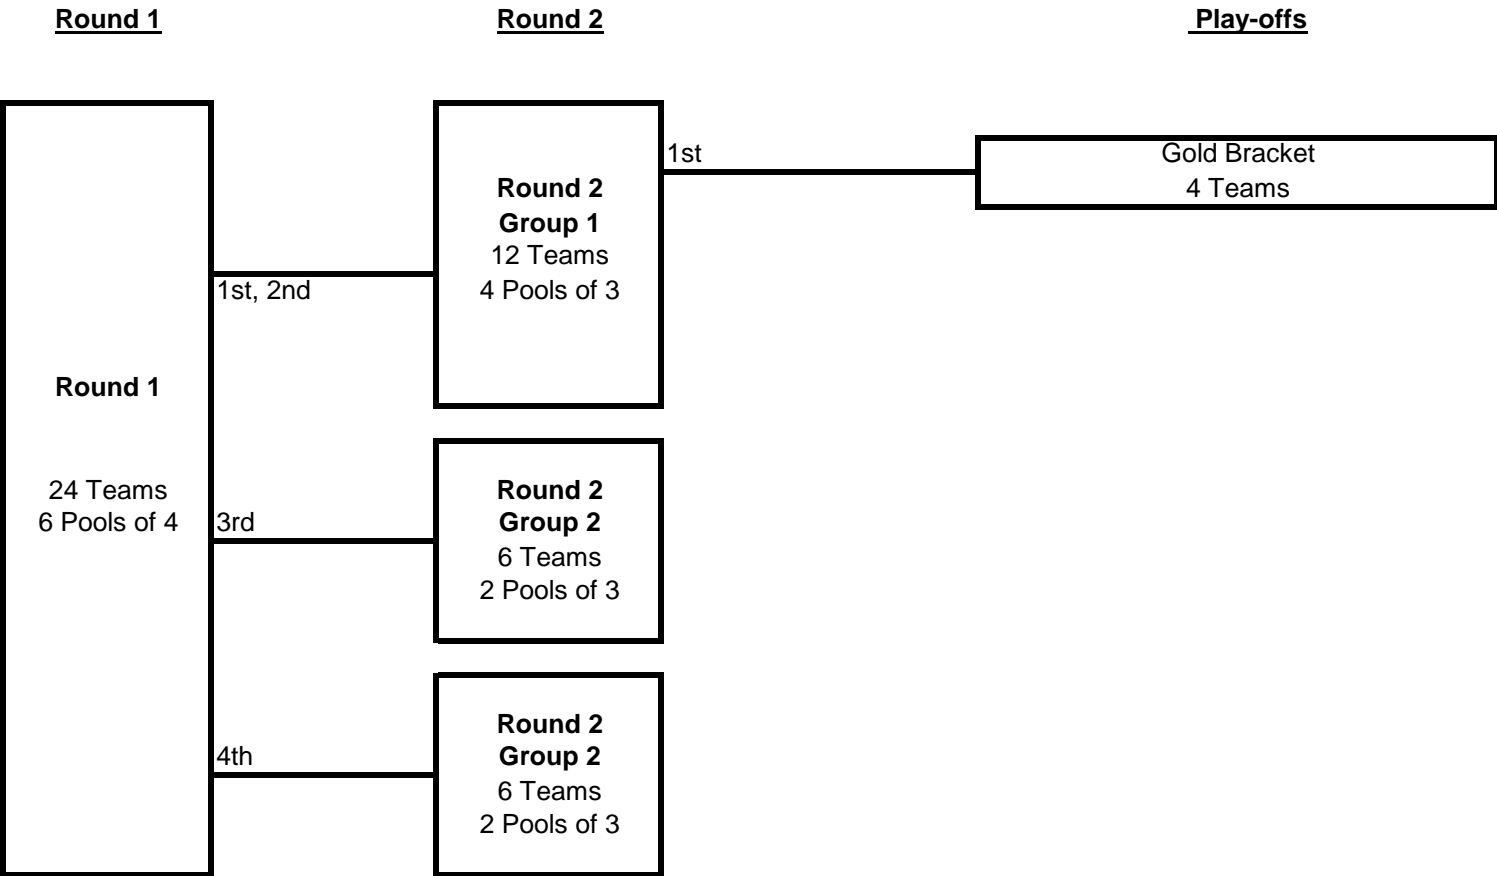

**2020 ATX Showcase**  
**15 Open**  
**13 Teams**

Teams in pools of 3 who play in the cross Brackets need to check the AES schedule to see how they will advance into the next round.

**2020 ATX Showcase**  
**15 Club**  
**33 Teams**

Round 1  
Sat.

Round 2  
Sun.

Round 3  
Sun.

**2020 ATX Showcase**  
**14 Open**  
**24 Teams**

**2020 ATX Showcase**  
**14 Club**  
**36 Teams**

Round 1

Round 2

Play-offs

**2020 ATX Showcase**  
**13 Open**  
**8 Teams**

Round 1

Play-offs

**2020 ATX Showcase**  
**13 Club**  
**24 Teams**

**2020 ATX Showcase**  
**12 Club**  
**21 Teams**

Round 1

Round 2

Play-offs